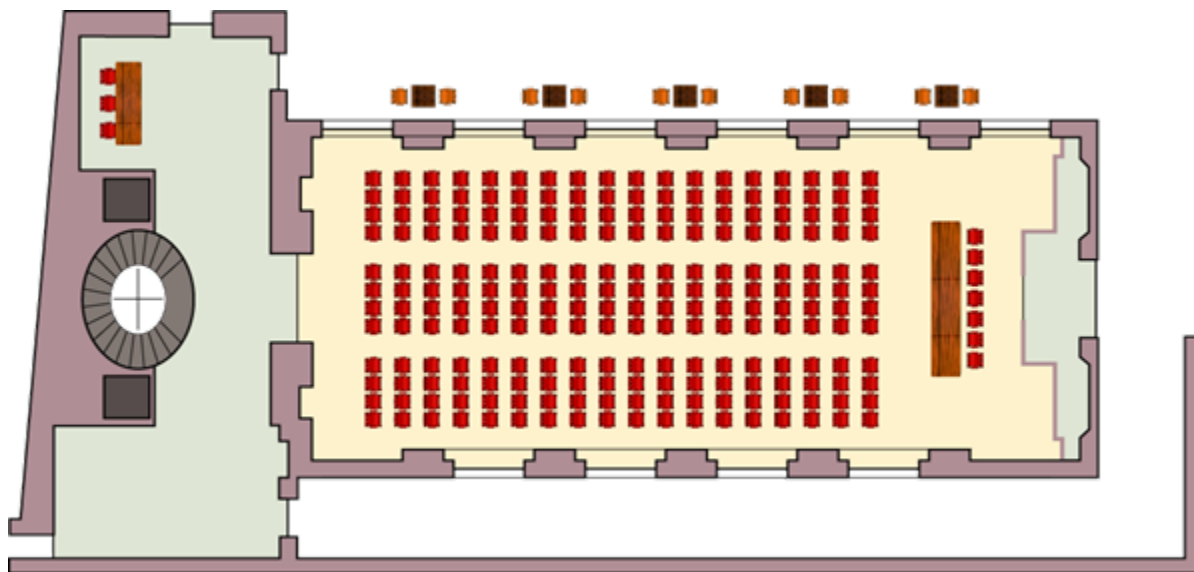

## Giotto measures

Lenght	18,1 ft
Lenght	9,9 ft
Height	3,6 ft
Square footage	2045,1 ft

A member of

- The room can be divided into two rooms using a modular wall system
- Natural light
- Spacious foyer (861,1 sq ft) for check in and cloak service
- Direct access to the garden
- Car access
- Wi-Fi access
- Stationery, flip chart, overhead projector, multimedia projector, microphone, cordless microphone

## Michelangelo measures

<b>Length</b>	79,4 ft
<b>Width</b>	39,4 ft
<b>Height</b>	11,8 ft
<b>Square footage</b>	3121,5 sq ft