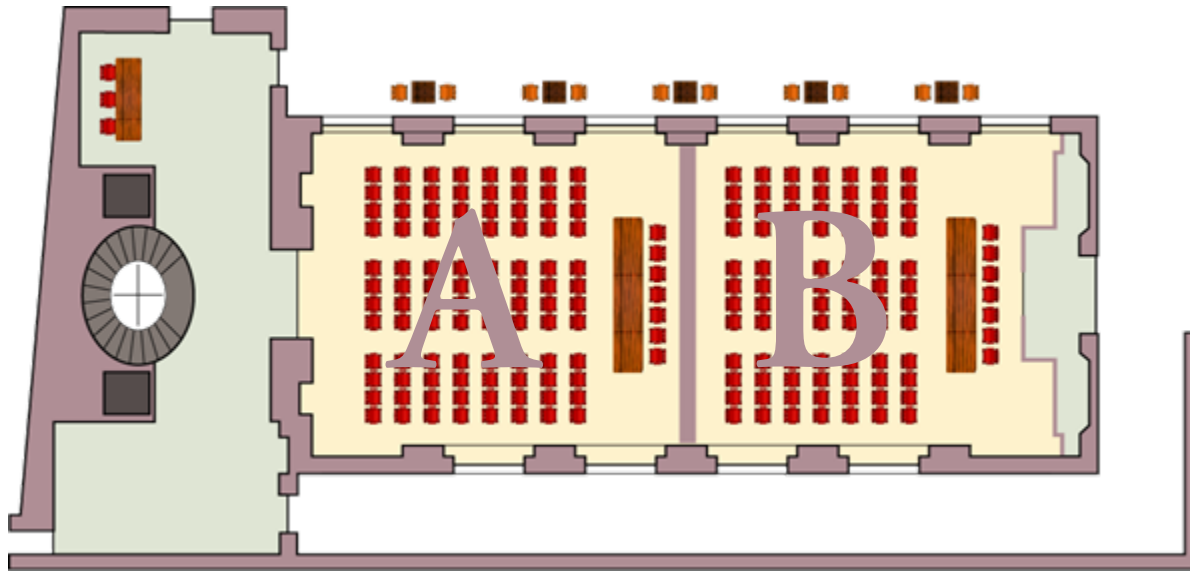

A member of

- The room can be divided into two rooms using a modular wall system
- Natural light
- Spacious foyer (861,1 sq ft) for check in and cloak service
- Direct access to the garden
- Car access
- Wi-Fi access
- Stationery, flip chart, overhead projector, multimedia projector, microphone, cordless microphone

## Michelangelo measures

<b>Length</b>	79,4 ft
<b>Width</b>	39,4 ft
<b>Height</b>	11,8 ft
<b>Square footage</b>	3121,5 sq ft

## Michelangelo capacity

<b>Banquet</b>	220
<b>Theater</b>	370
<b>Classroom</b>	120
<b>Reception</b>	500
<b>U-shape</b>	80

HOTEL ALBANI FIRENZE

**Address** Via Fiume, 12 – 50123 Firenze  
**Tel** + 39 055 26030  
**Fax** + 39 055 211045  
**Info** info.flo@albanihotels.com  
**Reservations** reservation.flo@albanihotels.com  
**Sales** sales@albanihotels.com  
**Website** www.albanihotels.com

A member of

- Natural light
- Spacious foyer (861,1 sq ft) for check in and cloak service
- Direct access to the garden
- Car access
- Wi-Fi access
- Stationery, flip chart, overhead projector, multimedia projector, microphone, cordless microphone