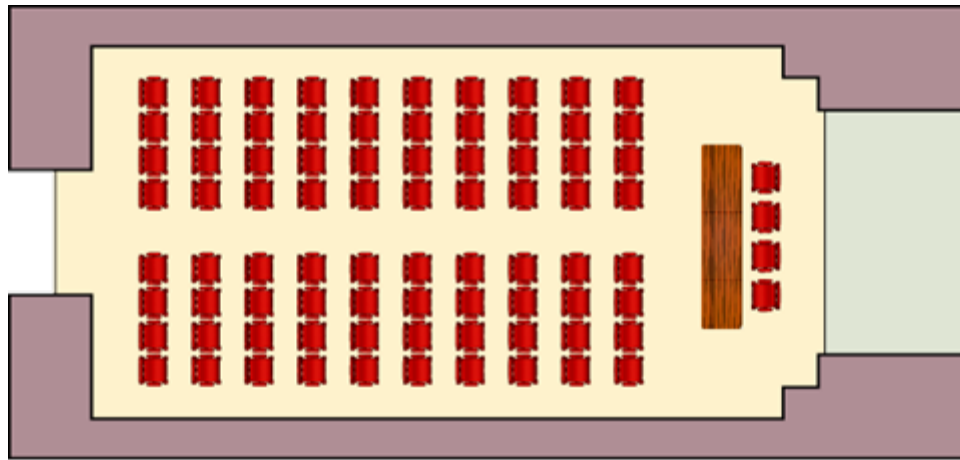

- Foyer for check in and cloak service
- ADSL internet access
- Stationary, flip chart, overhead projector, multimedia projector, microphone, cordless microphone

Giotto measures

Lenght	18,1 ft
Lenght	9,9 ft
Height	3,6 ft
Square footage	2045,1 ft

Giotto capacity

Banquet	145
Theater	250
Classroom	80
Reception	240
Boardroom	50
U-Shape	50

HOTEL ALBANI FIRENZE

Address Via Fiume, 12 – 50123 Firenze
Tel + 39 055 26030
Fax + 39 055 211045
Info info.flo@albanihotels.com
Reservations reservation.flo@albanihotels.com
Sales sales@albanihotels.com
Website www.albanihotels.com

A member of